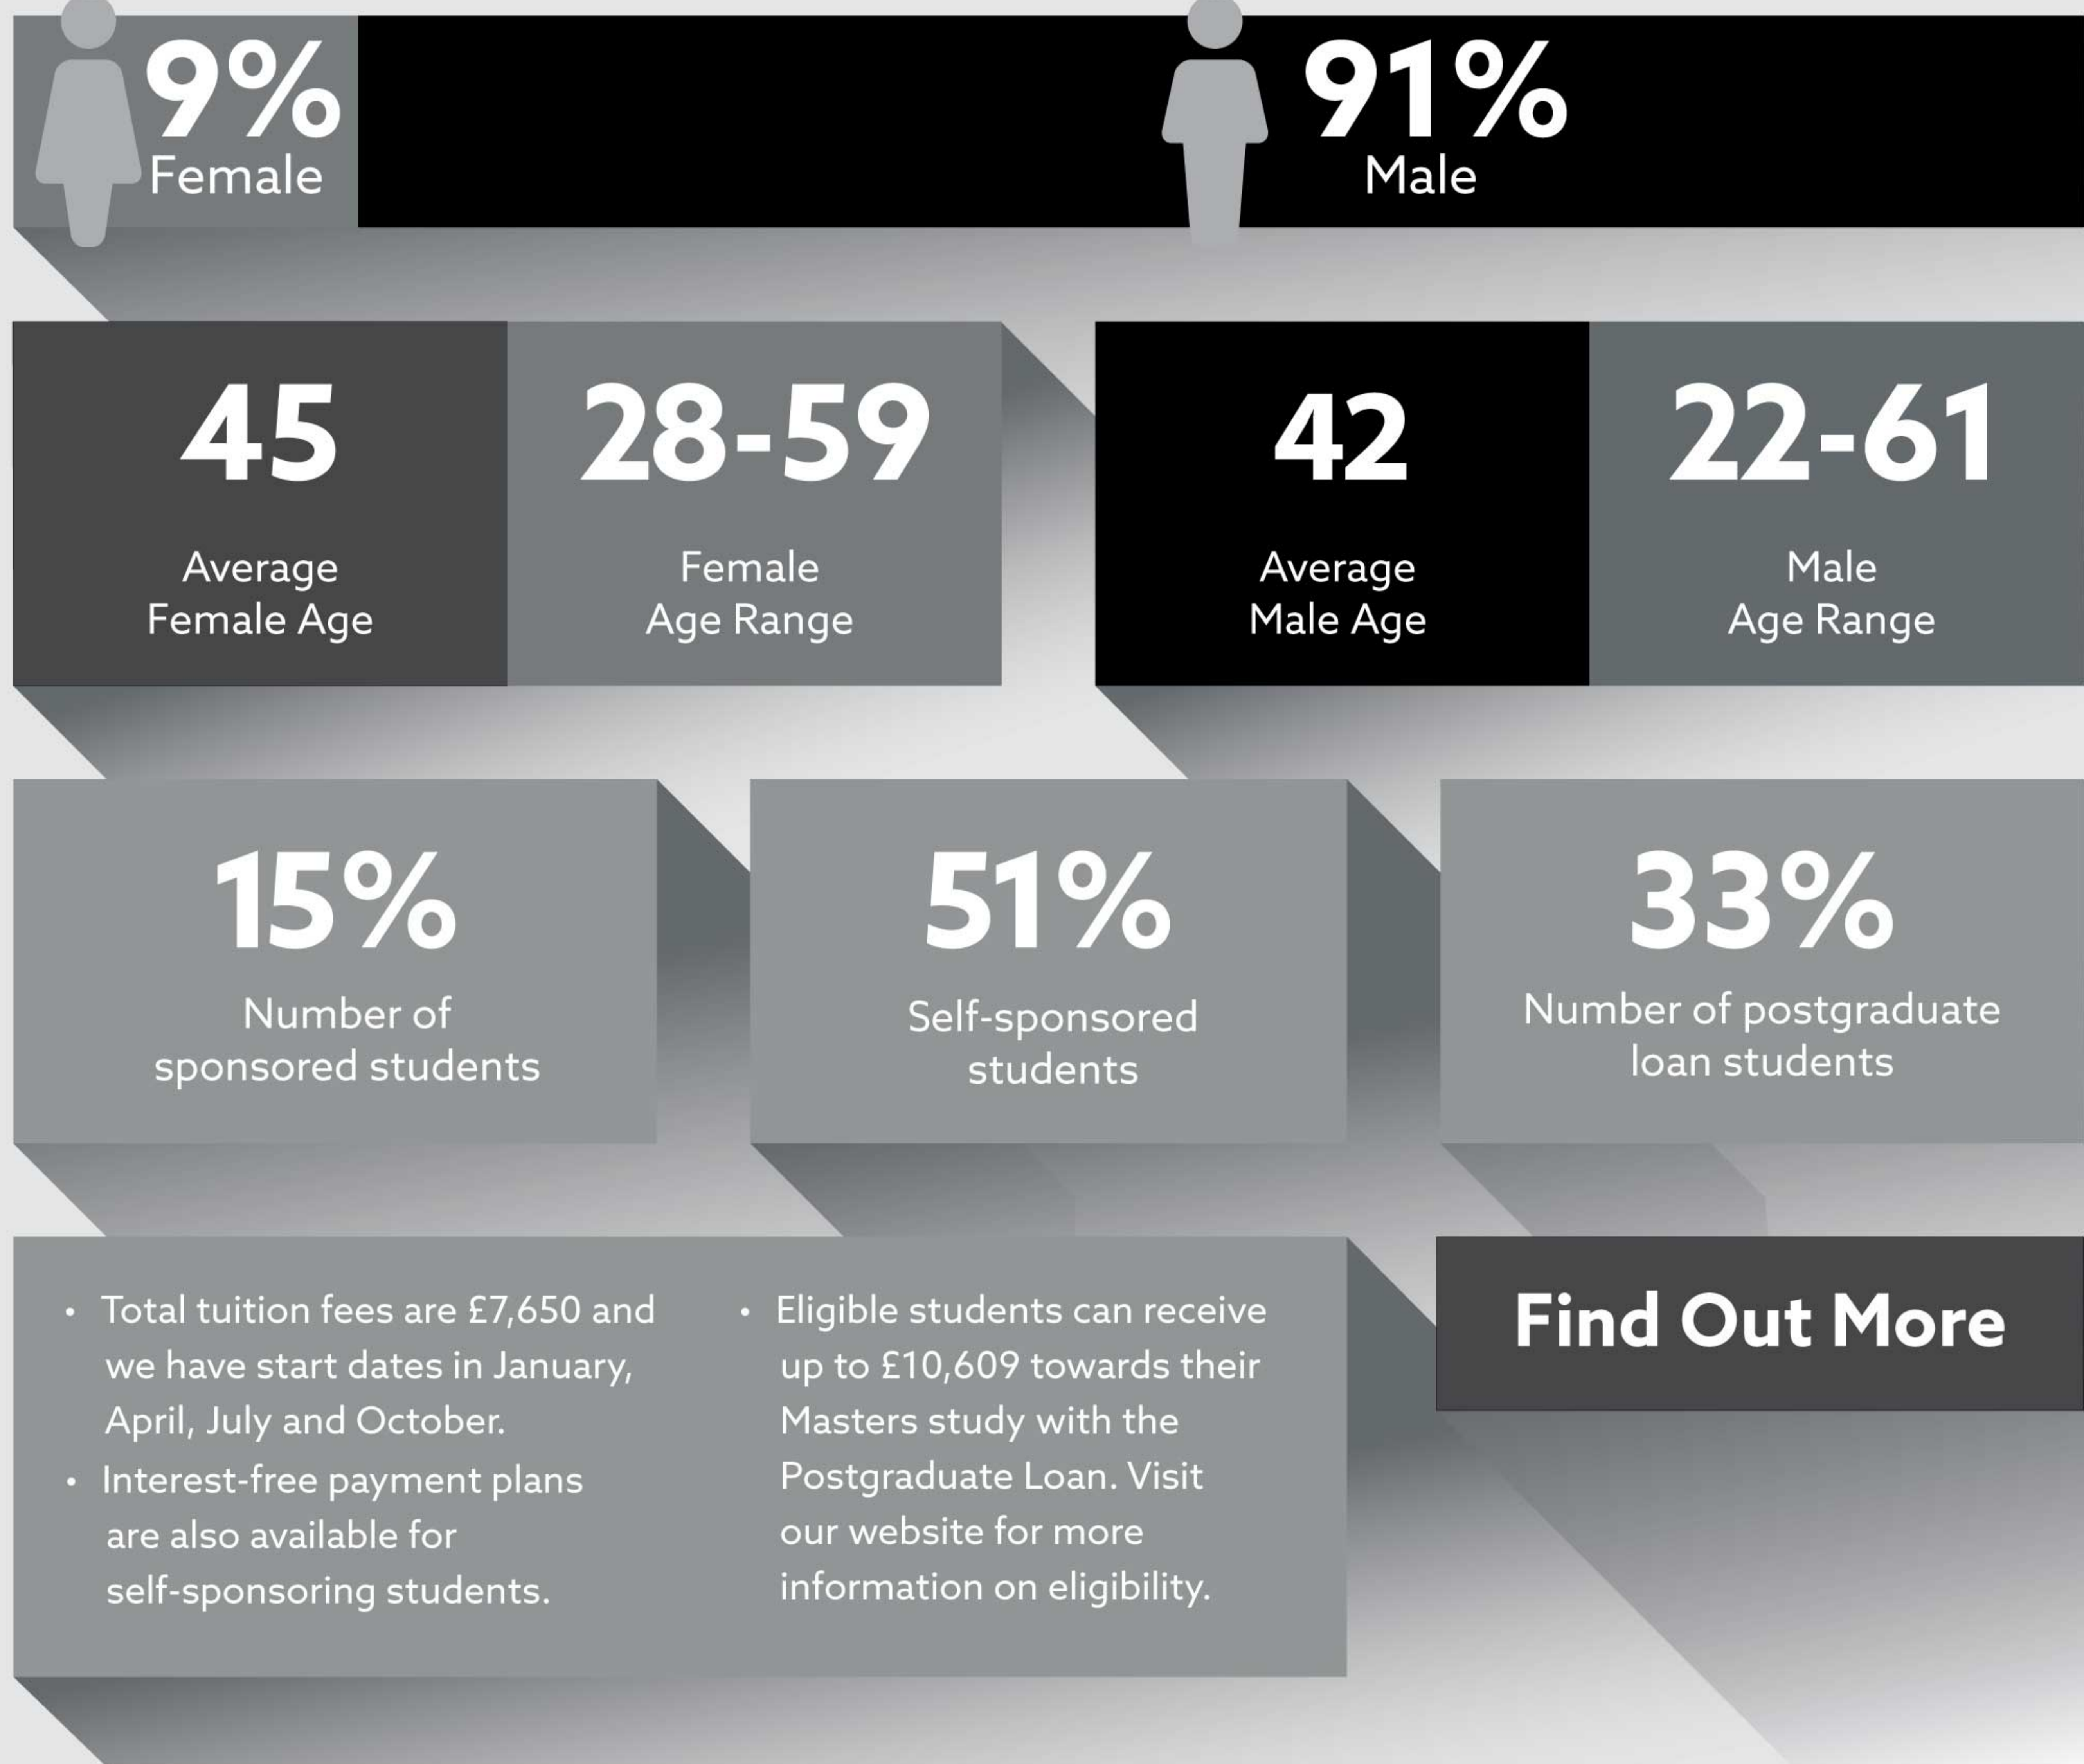

MSC CYBER SECURITY (PART-TIME)

Class Profile 2016/17*

STUDENT PROFILE

PROFESSIONAL PROFILE

JOB INDUSTRIES

Which industries do our students enter from?

PROFESSIONAL CERTIFICATES

What are the most common certificates?

ACADEMIC PROFILE